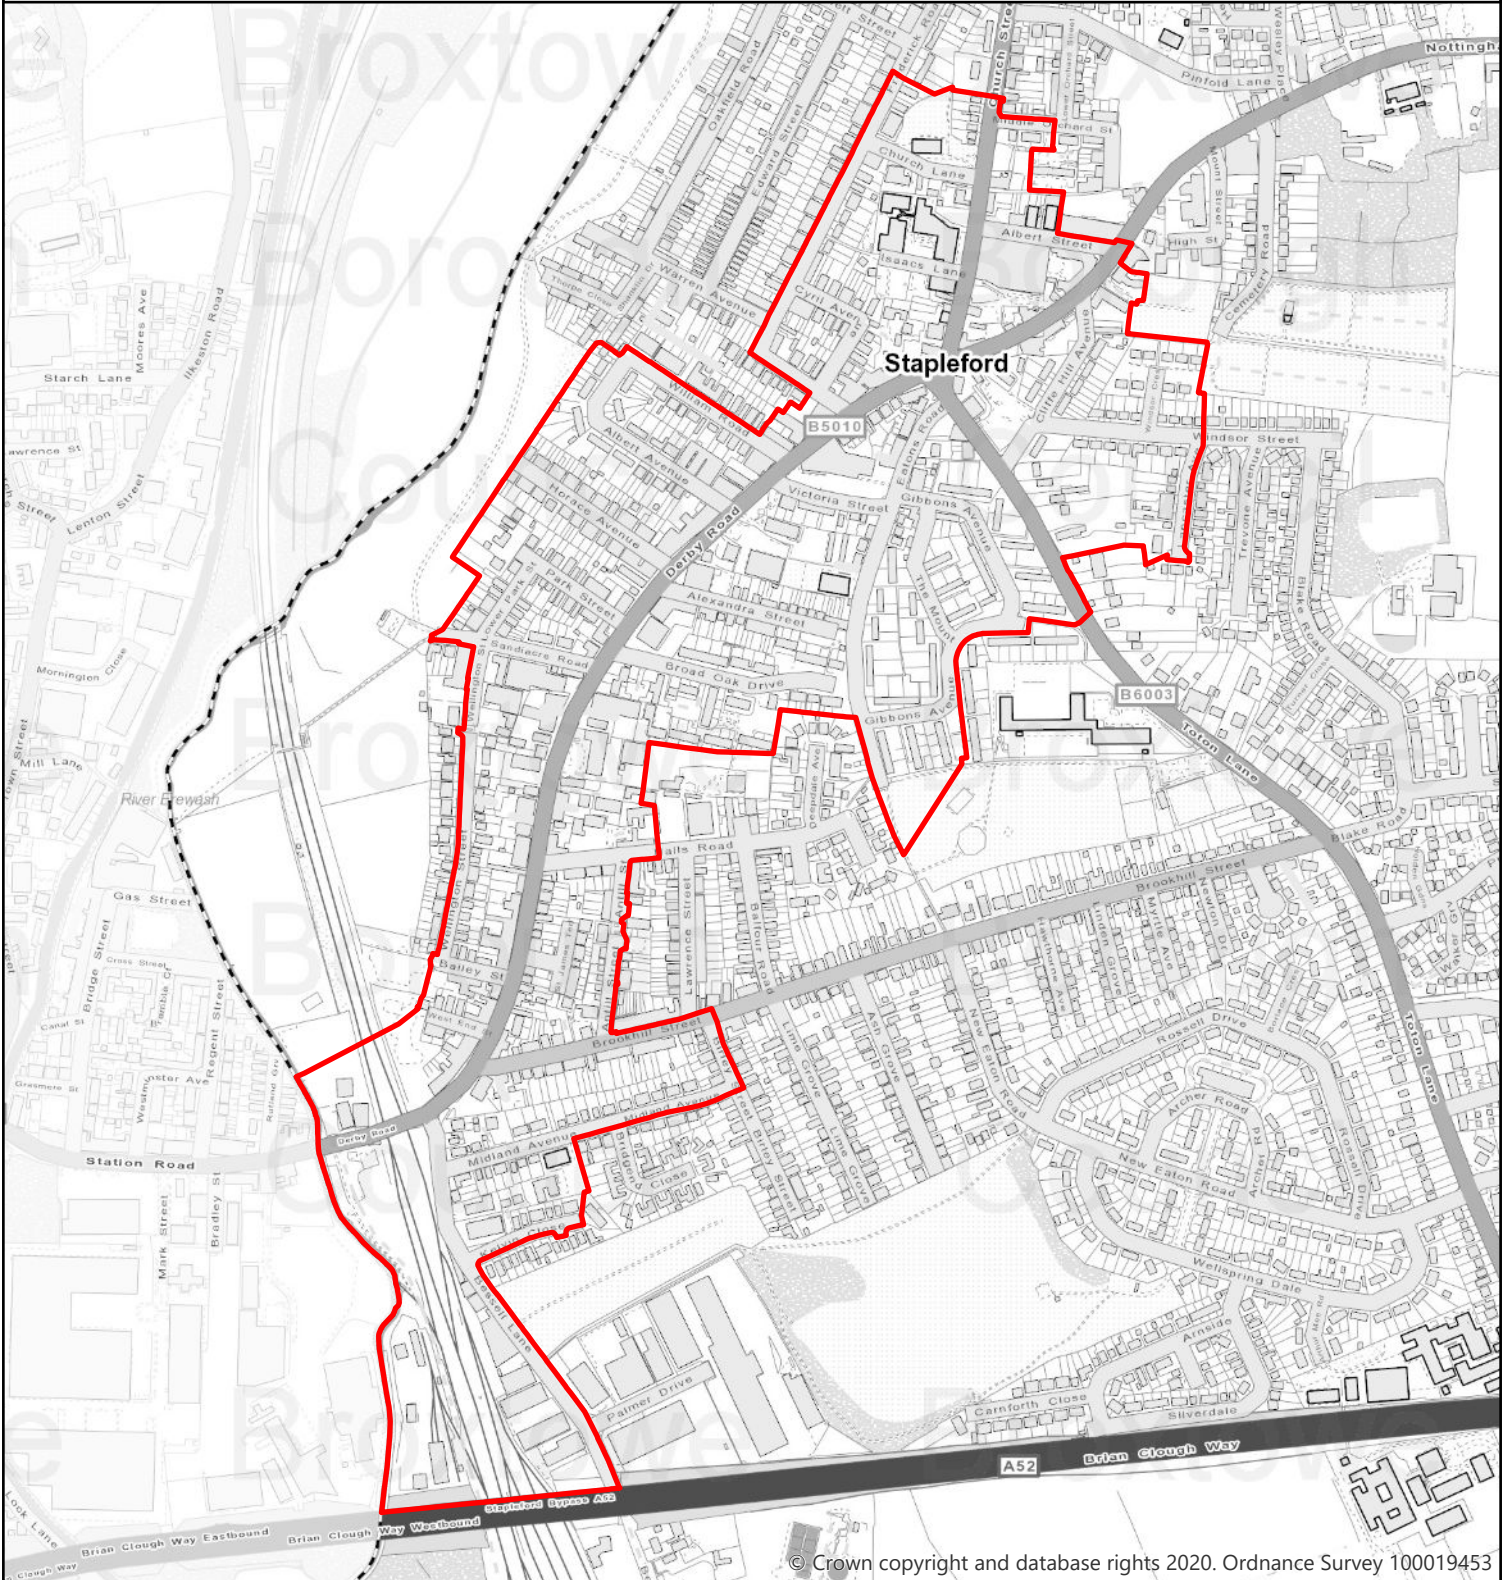

Stapleford Town Centre

Broxtowe Borough Council Alcohol Control
Public Spaces Protection Order

Broxtowe
Borough
COUNCIL

Not to Scale

You are not permitted to copy, sub-license, distribute or sell any of this data to third parties in any form.

NOTES AND INFORMATION

 Restricted Area